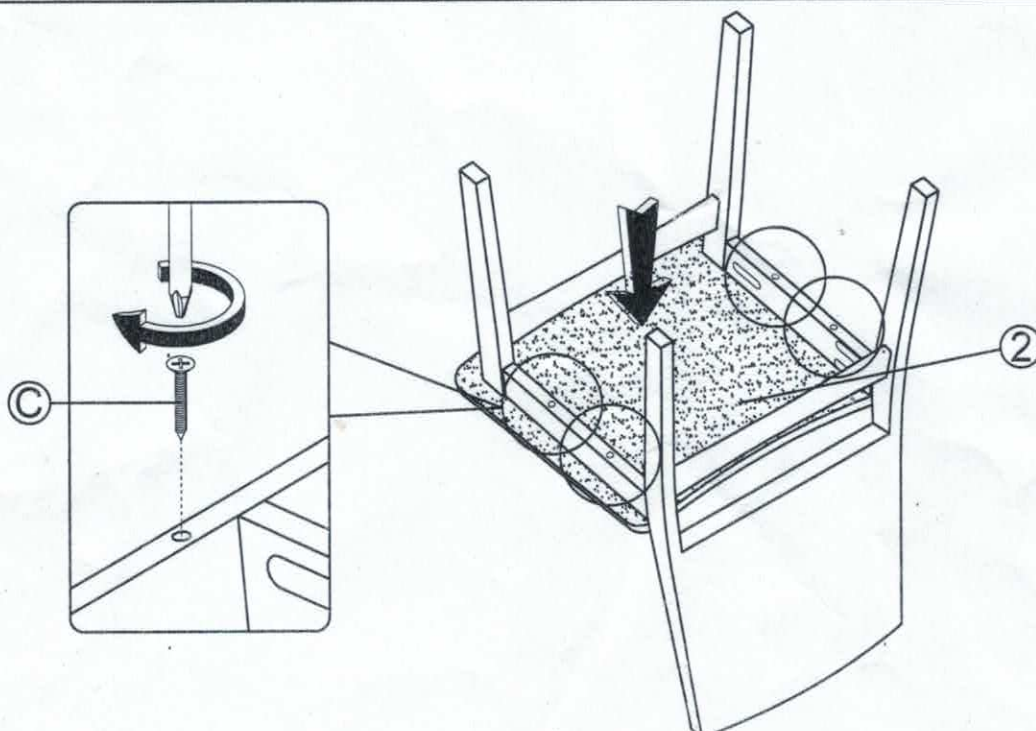

ASSEMBLY INSTRUCTIONS

MODEL : LW2307

Item	Description	Qty
1	Back Rest 	1 Pc
2	Cushion Seat 	1 Pc
3	Front Leg 	1 Pc
4	Apron (R&L) 	2 Pcs

Item	Description	Qty
A	JCBC Screw M6 X 40mm 	6 Pcs
B	Spring Washer M6 	6 Pcs
C	Csk 4 X 32mm 	4 Pcs
D	Wood Dowel M8 X 30mm 	6 Pcs
E	Allen Key 	1 Pc

STEP 1

STEP 2

ASSEMBLY INSTRUCTIONS

MODEL : LWM(KV)12758SRHL28

Part List

Part List			
1	Table Top & Apron		1 pc
2	Table Leg		4 pcs

Hardware List

Hardware List			
A	Allen Key		1 pcs
B	JCBB Screw M8 X 70mm		8 pcs
C	Spring Washer		8 pcs
D	Flat Washer		8 pcs