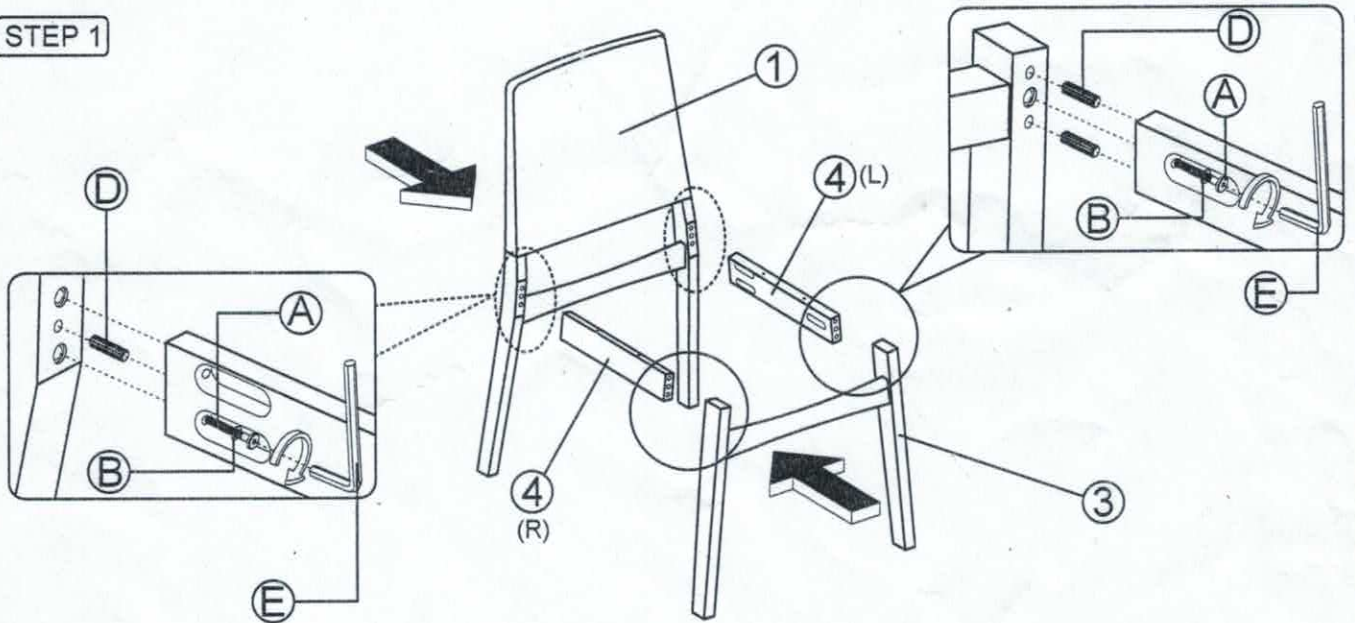

ASSEMBLY INSTRUCTIONS

MODEL : LW2307

Item	Description	Qty
1	Back Rest 	1 Pc
2	Cushion Seat 	1 Pc
3	Front Leg 	1 Pc
4	Apron (R&L) 	2 Pcs

Item	Description	Qty
A	JCBC Screw M6 X 40mm 	6 Pcs
B	Spring Washer M6 	6 Pcs
C	Csk 4 X 32mm 	4 Pcs
D	Wood Dowel M8 X 30mm 	6 Pcs
E	Allen Key 	1 Pc

STEP 1

STEP 2

ASSEMBLY INSTRUCTIONS

MODEL : LWM(KV)12758SRHL28

Part List

Part List			
1	Table Top & Apron		1 pc
2	Table Leg		4 pcs

Hardware List

Hardware List			
A	Allen Key		1 pcs
B	JCBB Screw M8 X 70mm		8 pcs
C	Spring Washer		8 pcs
D	Flat Washer		8 pcs

Step 1